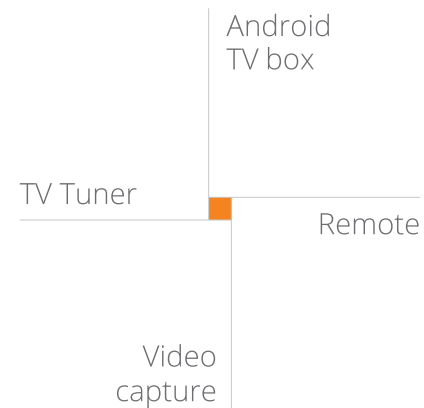

WHO'S MYGICA?

MyGica® is FAMILY TIME

- Spend time with little ones and big ones a-like
- Choose silly or educational, you control the content
- Gather your group and stream your favorite movies and TV shows

MyGica® is SHARING TIME

- View family vacation photos on the big screen
- Connect to relatives in far off places
- Share anything on your WiFi with MyGica Share™

MyGica® is ME TIME

- Binge watch the latest series
- Stretch with your favorite online instructor
- Load your favorite music playlist and dance away

CONTENTS

2018
PRODUCT
CATALOG