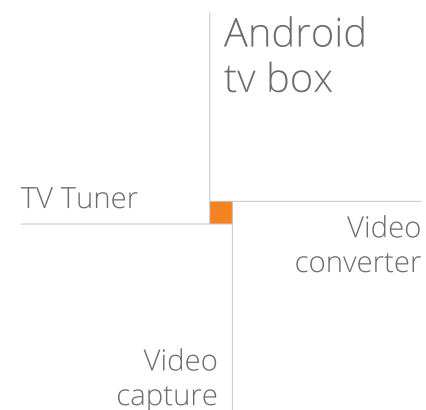

CONTENTS

2017
PRODUCT
CATALOG

Worldwide Headquarters
www.mygica.com

North American Distributor
www.mygica.tv